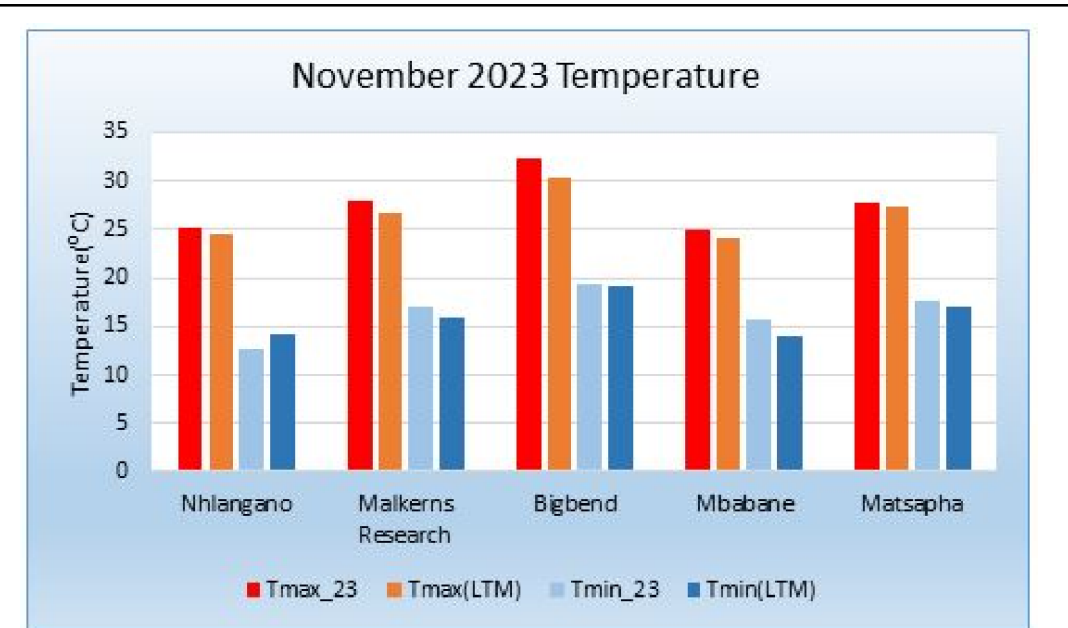

November 2023 Rainfall

35.6 - 43.6
43.6 - 51.5
51.5 - 59.5
59.5 - 67.5
67.5 - 75.5
75.5 - 83.5
83.5 - 91.5
91.5 - 99.5
99.5 - 107.4

Below average rainfall was recorded countrywide

- Warmer than normal daytime and nighttime daytime temperatures.
- A heat wave from was experienced from 21-24 November.
- 38 - 40 Degrees Celcius was experiece for 4 consecutive days, in some stations in the Lowveld of Eswatini,