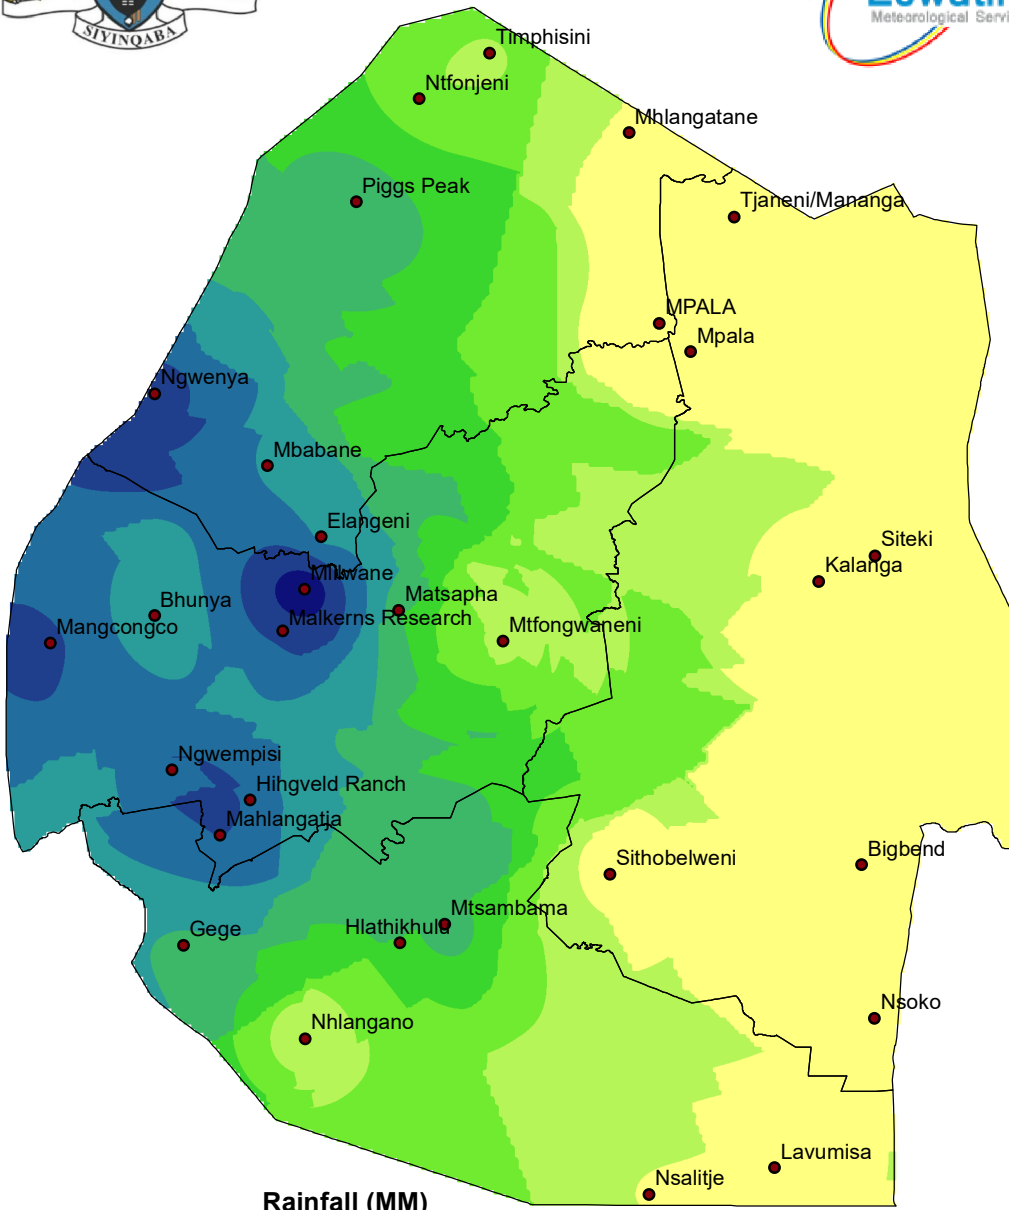

November 2023 Rainfall

35.6 - 43.6
43.6 - 51.5
51.5 - 59.5
59.5 - 67.5
67.5 - 75.5
75.5 - 83.5
83.5 - 91.5
91.5 - 99.5
99.5 - 107.4

Below average rainfall was recorded countrywide

- Warmer than normal daytime and nighttime daytime temperatures.
- A heat wave from was experienced from 21-24 November.
- 38 - 40 Degrees Celcius was experiece for 4 consecutive days, in some stations in the Lowveld of Eswatini,