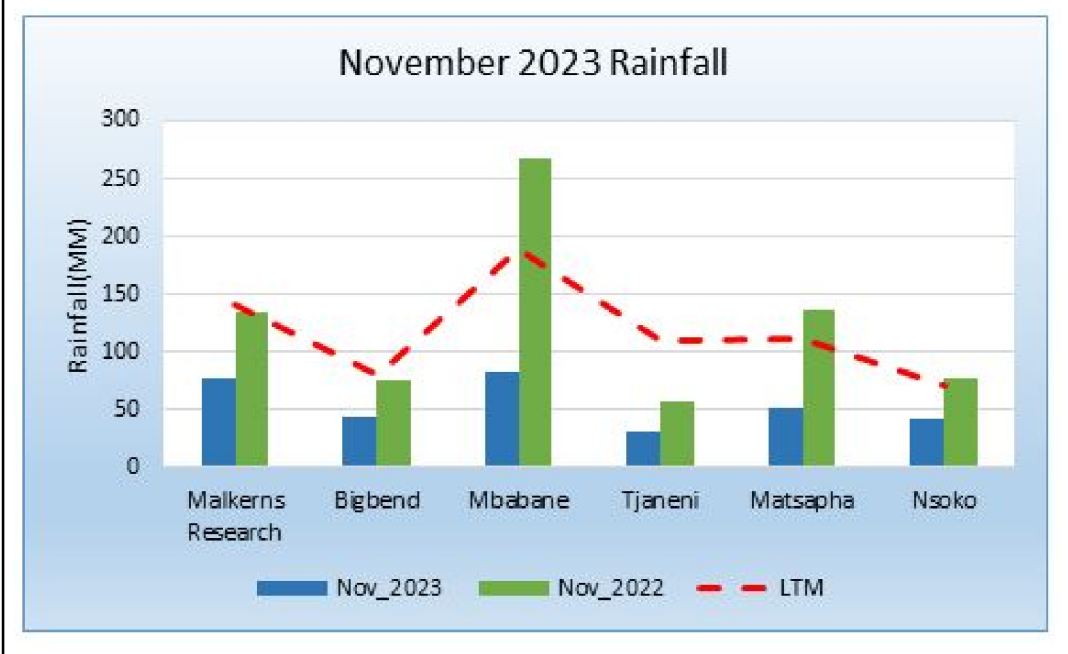

November 2023 Rainfall

35.6 - 43.6
43.6 - 51.5
51.5 - 59.5
59.5 - 67.5
67.5 - 75.5
75.5 - 83.5
83.5 - 91.5
91.5 - 99.5
99.5 - 107.4

Below average rainfall was recorded countrywide

- Warmer than normal daytime and nighttime daytime temperatures.
- A heat wave from was experienced from 21-24 November.
- 38 - 40 Degrees Celcius was experiece for 4 consecutive days, in some stations in the Lowveld of Eswatini,